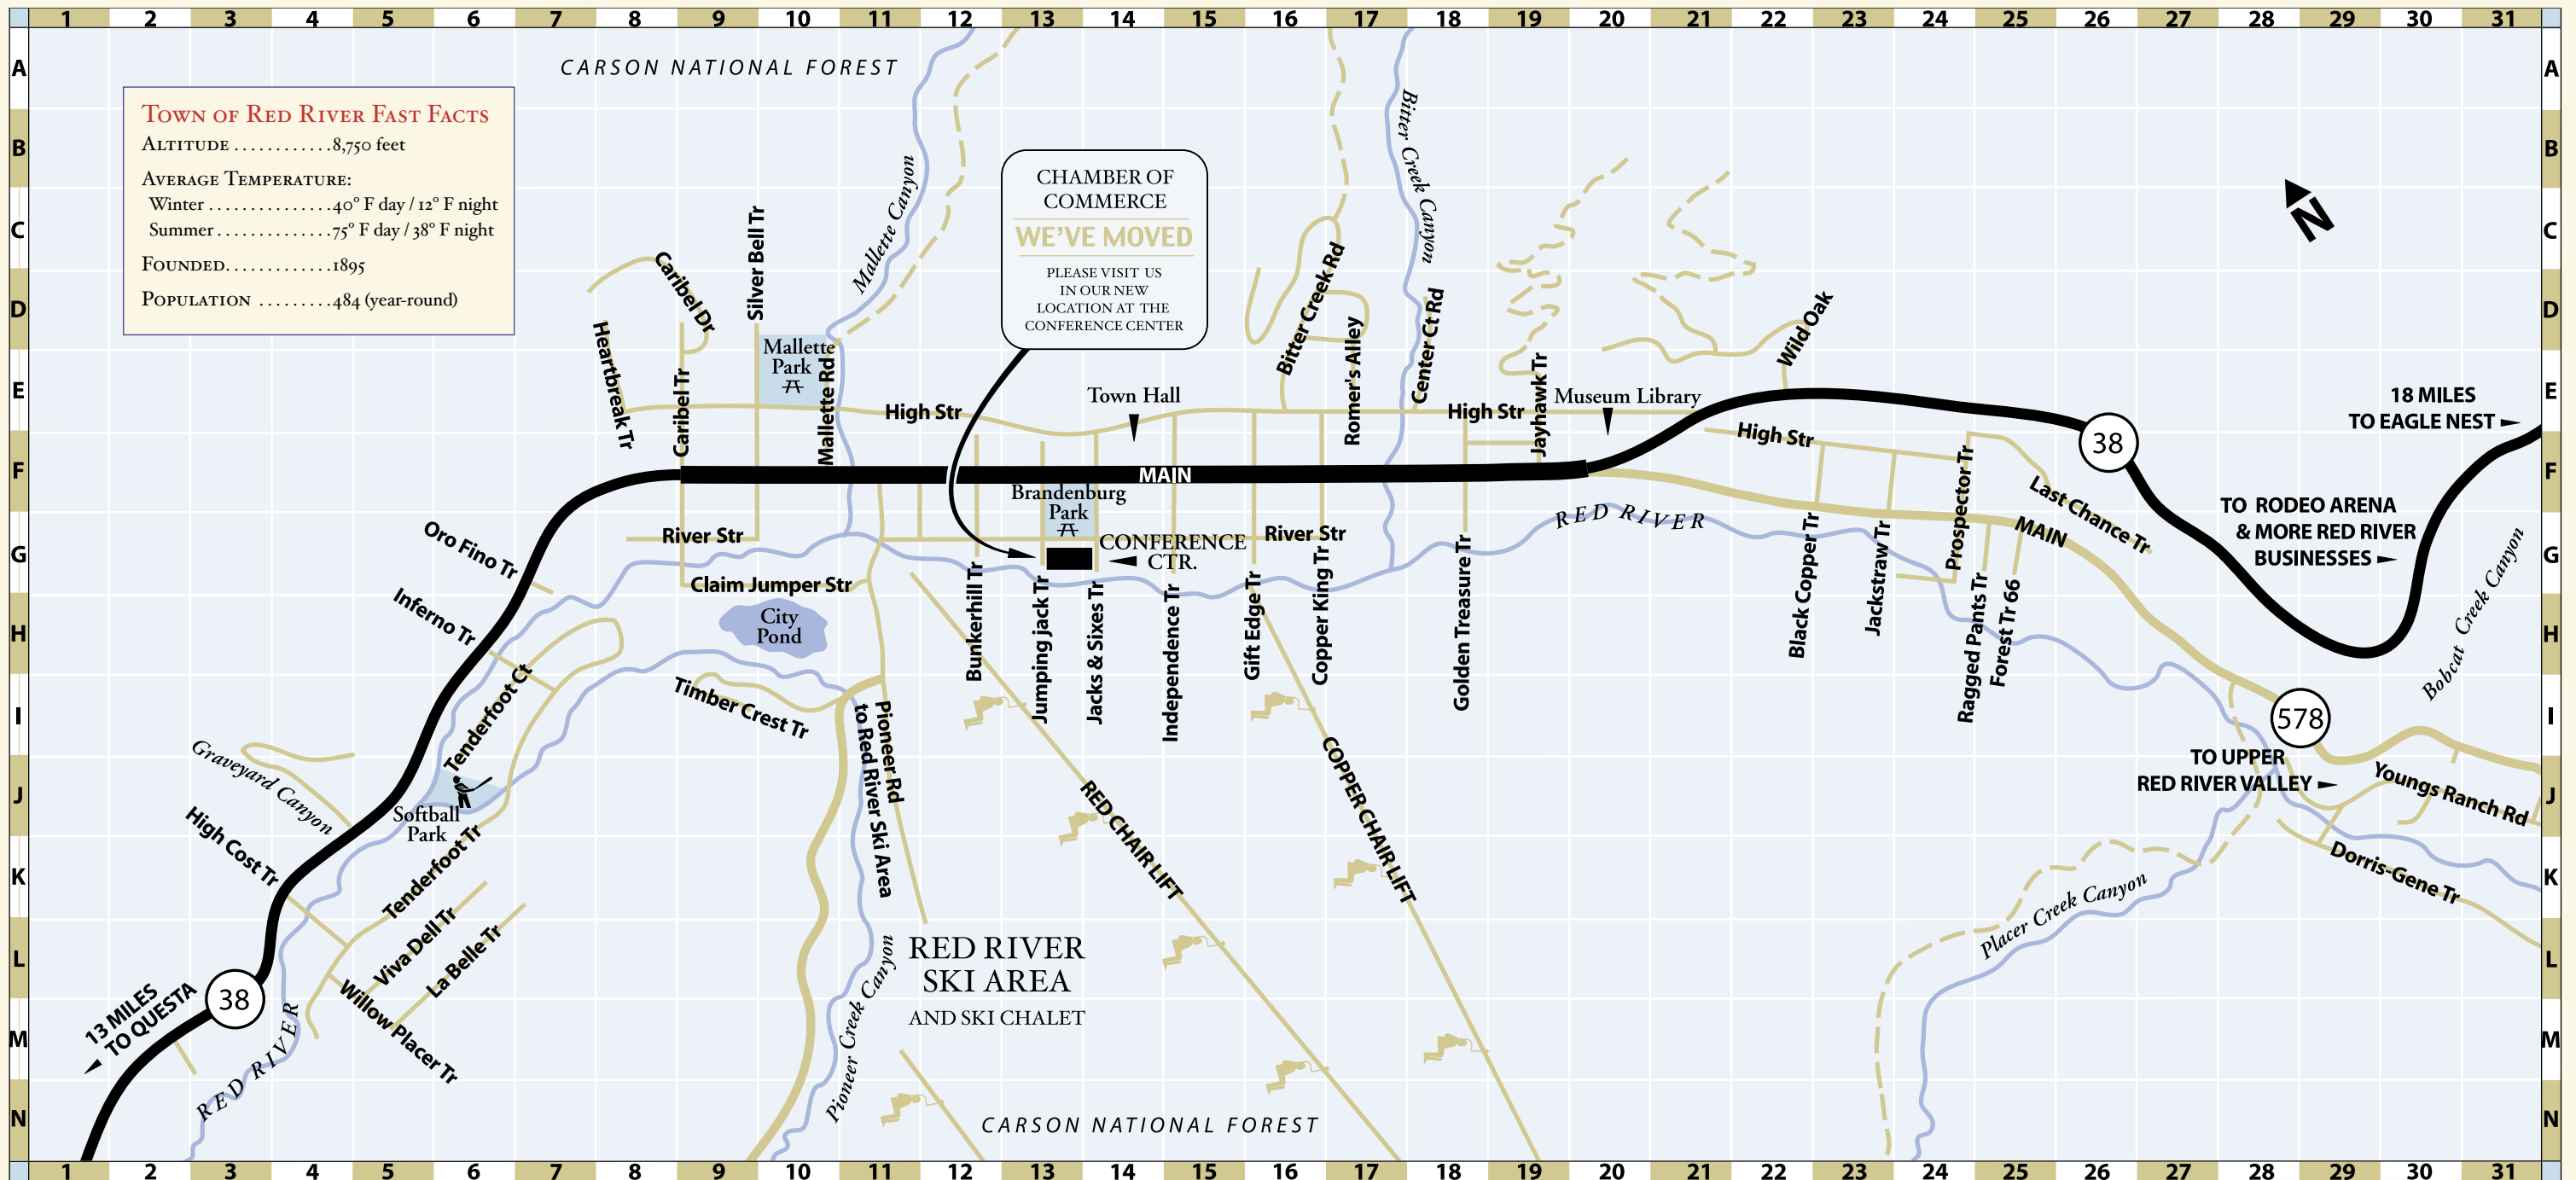

# TOWN OF RED RIVER MAP

**TOWN OF RED RIVER FAST FACTS**  
 ALTITUDE .....8,750 feet  
 AVERAGE TEMPERATURE:  
 Winter .....40° F day / 12° F night  
 Summer .....75° F day / 38° F night  
 FOUNDED.....1895  
 POPULATION .....484 (year-round)

## LODGING AT RED RIVER

LODGE	LOCATION*	PHONE (505)	TOLL FREE #
Alpine Lodge	G-11	754-2952	800-252-2333
Arrowhead Lodge	I-11	754-2255	800-299-6547
Aspen Park	I-31	754-2292	817-926-0644
Auslander Condos	I-11	754-2311	800-753-2311
Bandana Realty, LLC	F-16	754-2949	800-521-4389
Best Western River's Edge	G-12	754-1766	877-600-9990
Black Bear Inn	F-10	754-2262	800-951-2262
Black Mountain Playhouse & Lodge	I-11	754-2469	800-825-2469
Caribel Condos	G-8	754-2331	800-237-7310
Copper King Lodge	G-16	754-6210	800-727-6210
Deer Lodge	E-16	754-2961	800-669-2961